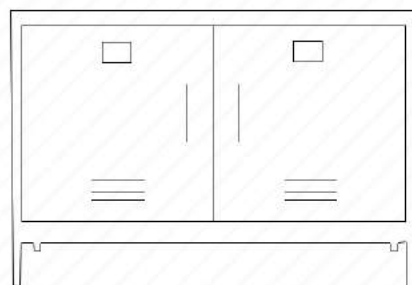

Anti-scratch leg

Name tag

Convenient handle

Item	2 Doors TV Stand (SF-HC02)
Size	W91.3*D45.5*H64cm
Weight	23 kg
Product Material	Steel,Epoxy Powder Coating
Load Capacity	Top Plate/Shelf:22 kg
Inside	One Adjustable Shelf